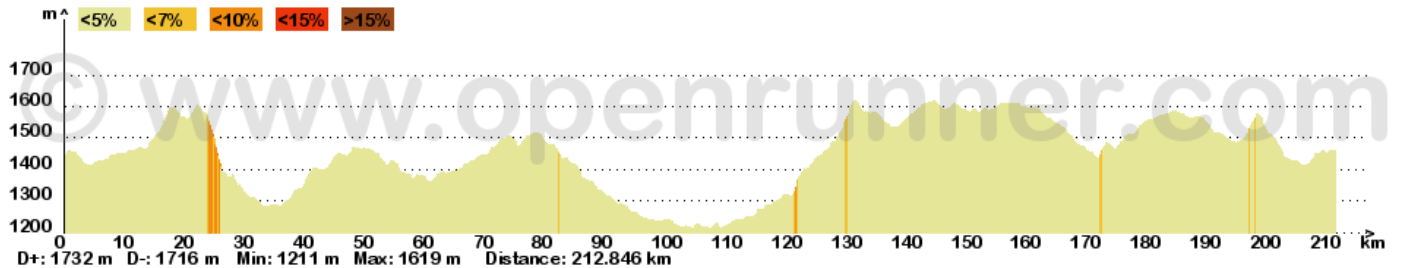

Activity Cyclotouring  
 Difficulty Low  
 Kind of surface Road  
 Type of route Not official  
 Waymarks Yes  
 Route tested by the author No  
 Dernière mise à jour 2011-10-09  
 Route ID 1269872

**Author's notes**

None  
 Keywords Aurasan

**My notes**

.....

MADETELELI

[Aurasan Cradle Olifants nek prospective]

MADETELELI

D+: 1732 m D-: -1716 m Min: 1211 m Max: 1619 m Distance: 212.846 km